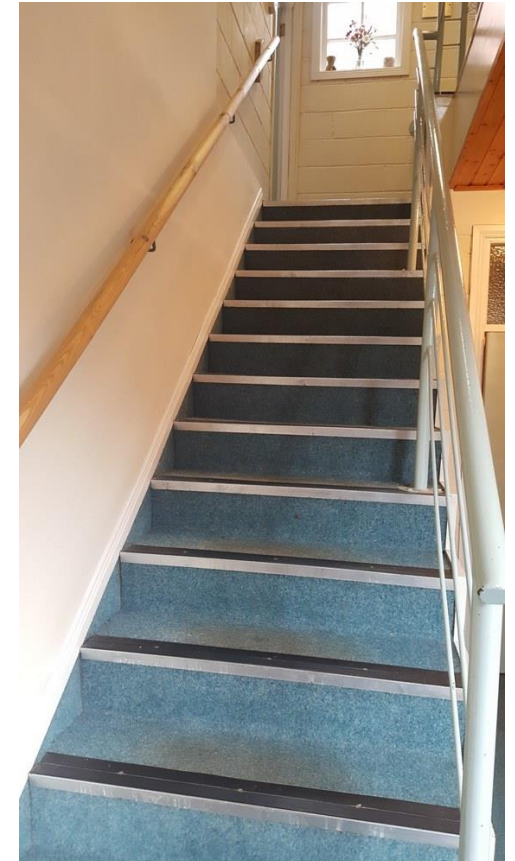

Accessibility at Maitri Studio

Here is information we hope will help you to make a decision about whether Maitri Studio will be accessible for you. We have a ground floor which is accessible through a door with a step. We have a ramp that your teacher can place for you. It is a rise of 5" / 13 cm over 19" / 48cm. Both front doors can be opened if required.

You enter a carpeted lobby from which Sunflower room is accessed. The width of Sunflower room door is 31" / 79cm.

A downstairs toilet is also accessed from the lobby, and it has a lino floor. The toilet has safety rails and an accessible flush handle, and there is a lever on the tap. The toilet room dimensions are 48" x 65" or 122 x 165cm. The door is 31" / 79cm wide.

There are stairs to the rooms upstairs, with banister rails on both sides.

We have firm chairs if you are not able to sit on the floor.

The upstairs toilets are regular ones with no specific accessibility fittings.