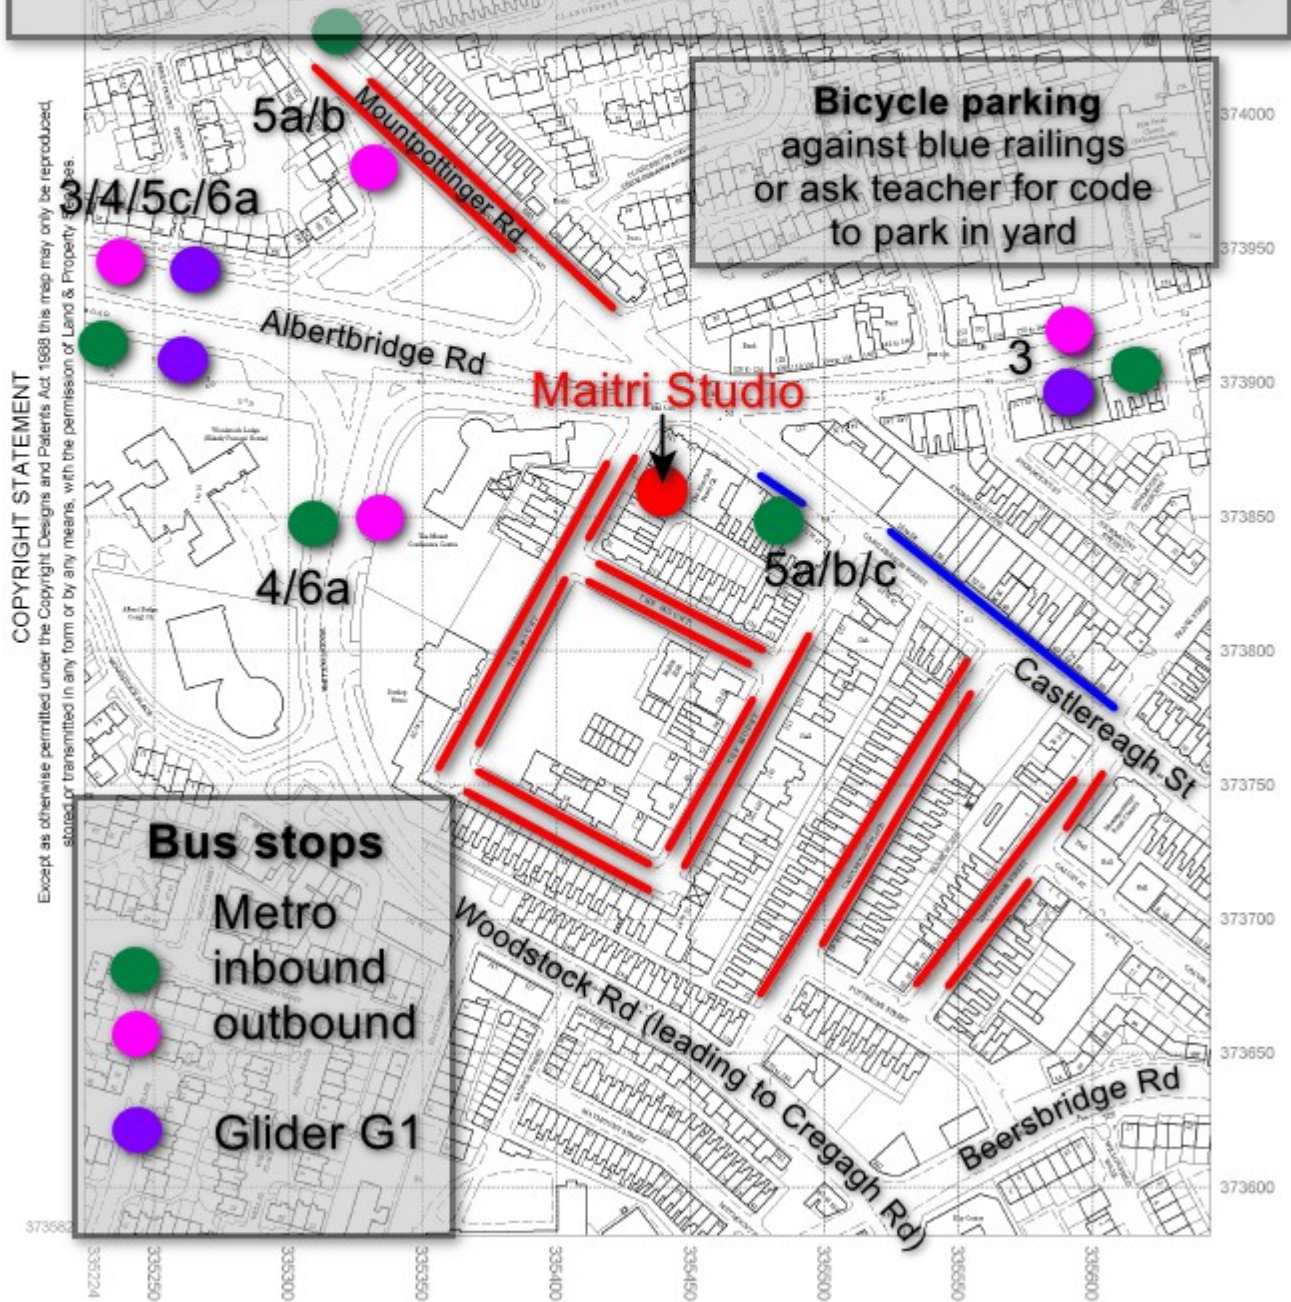

# Where can I park?

On-street parking - note single yellow outside studio restricted and please be respectful of residents' parking

Laybys on Castlereagh St - note time limit by bus stop

COPYRIGHT STATEMENT  
Except as otherwise permitted under the Copyright Designs and Patents Act 1988 this map may only be reproduced, stored or transmitted in any form or by any means, with the permission of Land & Property Services.

**Bicycle parking**  
against blue railings  
or ask teacher for code  
to park in yard

**Bus stops**  
Metro  
inbound  
outbound  
Glider G1

Every care has been taken to ensure accuracy in the compilation of this map at the time of publication. Land & Property Services cannot, however, accept responsibility for errors or omissions and when such are brought to our attention, the amendment of any future publication as appropriate shall be entirely at our discretion. Ordnance Survey of Northern Ireland and ACEmap® are registered Trademarks of Department of Finance and Personnel.